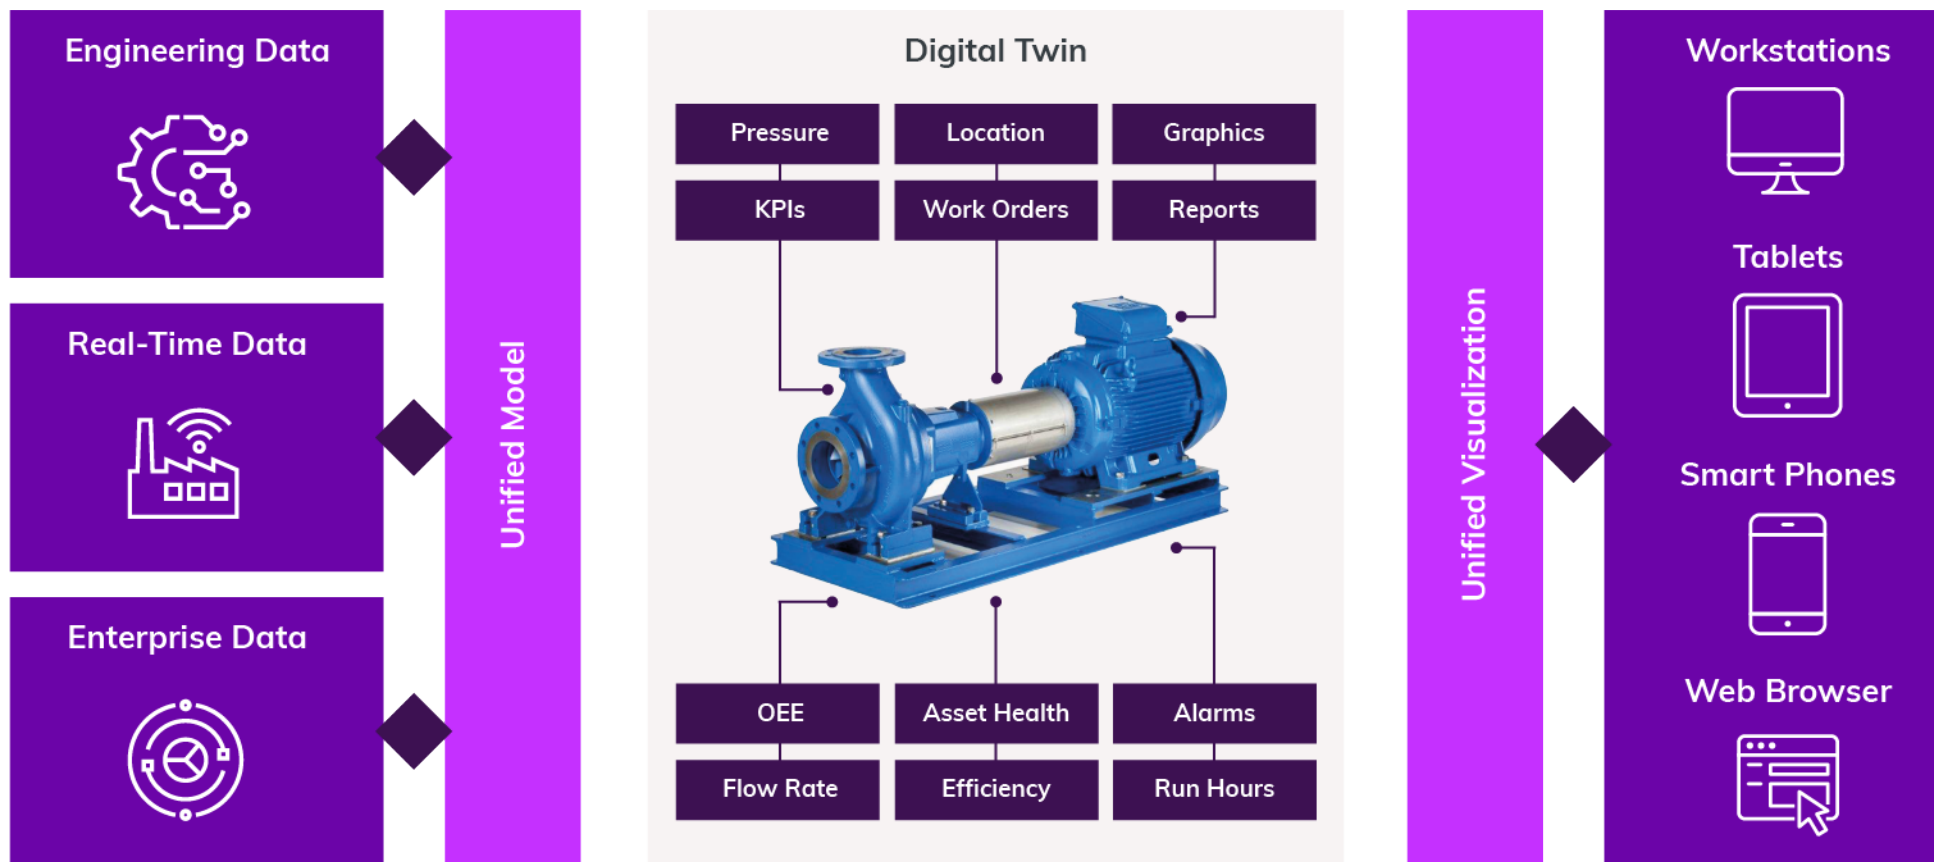

AVEVA – A Platform for Unified Operations & Unified Visualization

Connecting people, information, and operations